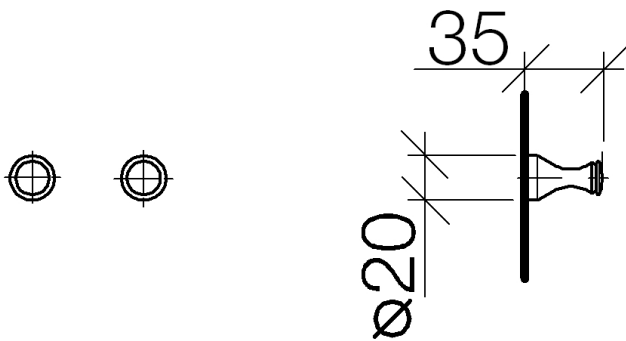

Bathtub - Madison

Hook - Durabronze

Article number: 83 250 970-09

- 1 pair
- 1-3/8" Projection

Durabronze

Dimensional drawing

All dimensions in mm / inch = mm x 0,0394

Bathtub - Madison

Hook - Durabronz

Article number: 83 250 970-09

Bathtub - Madison

Hook - Durabronze

Article number: 83 250 970-09

Other surface finishes

polished chrome
83 250 970-00

platinum matte
83 250 970-06